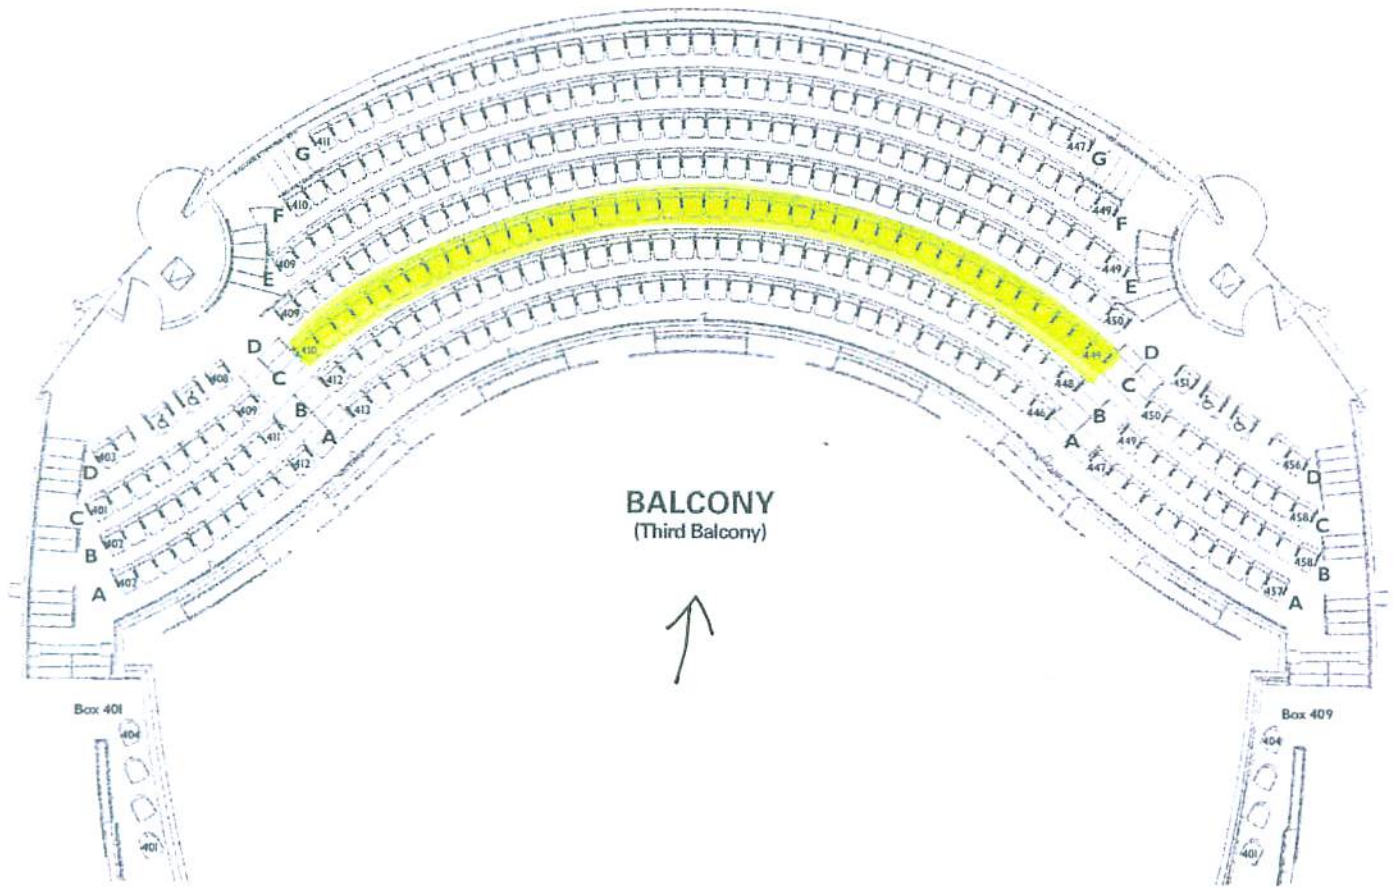

ACADEMY OPERA SEATS - SINGLE TICKETS
The Ellie Caulkins Opera House
(Opera Colorado Configuration)

Page 4

LA BOHÈME - NOV. 16, 2010 (TUE) - 7:30

STAGE