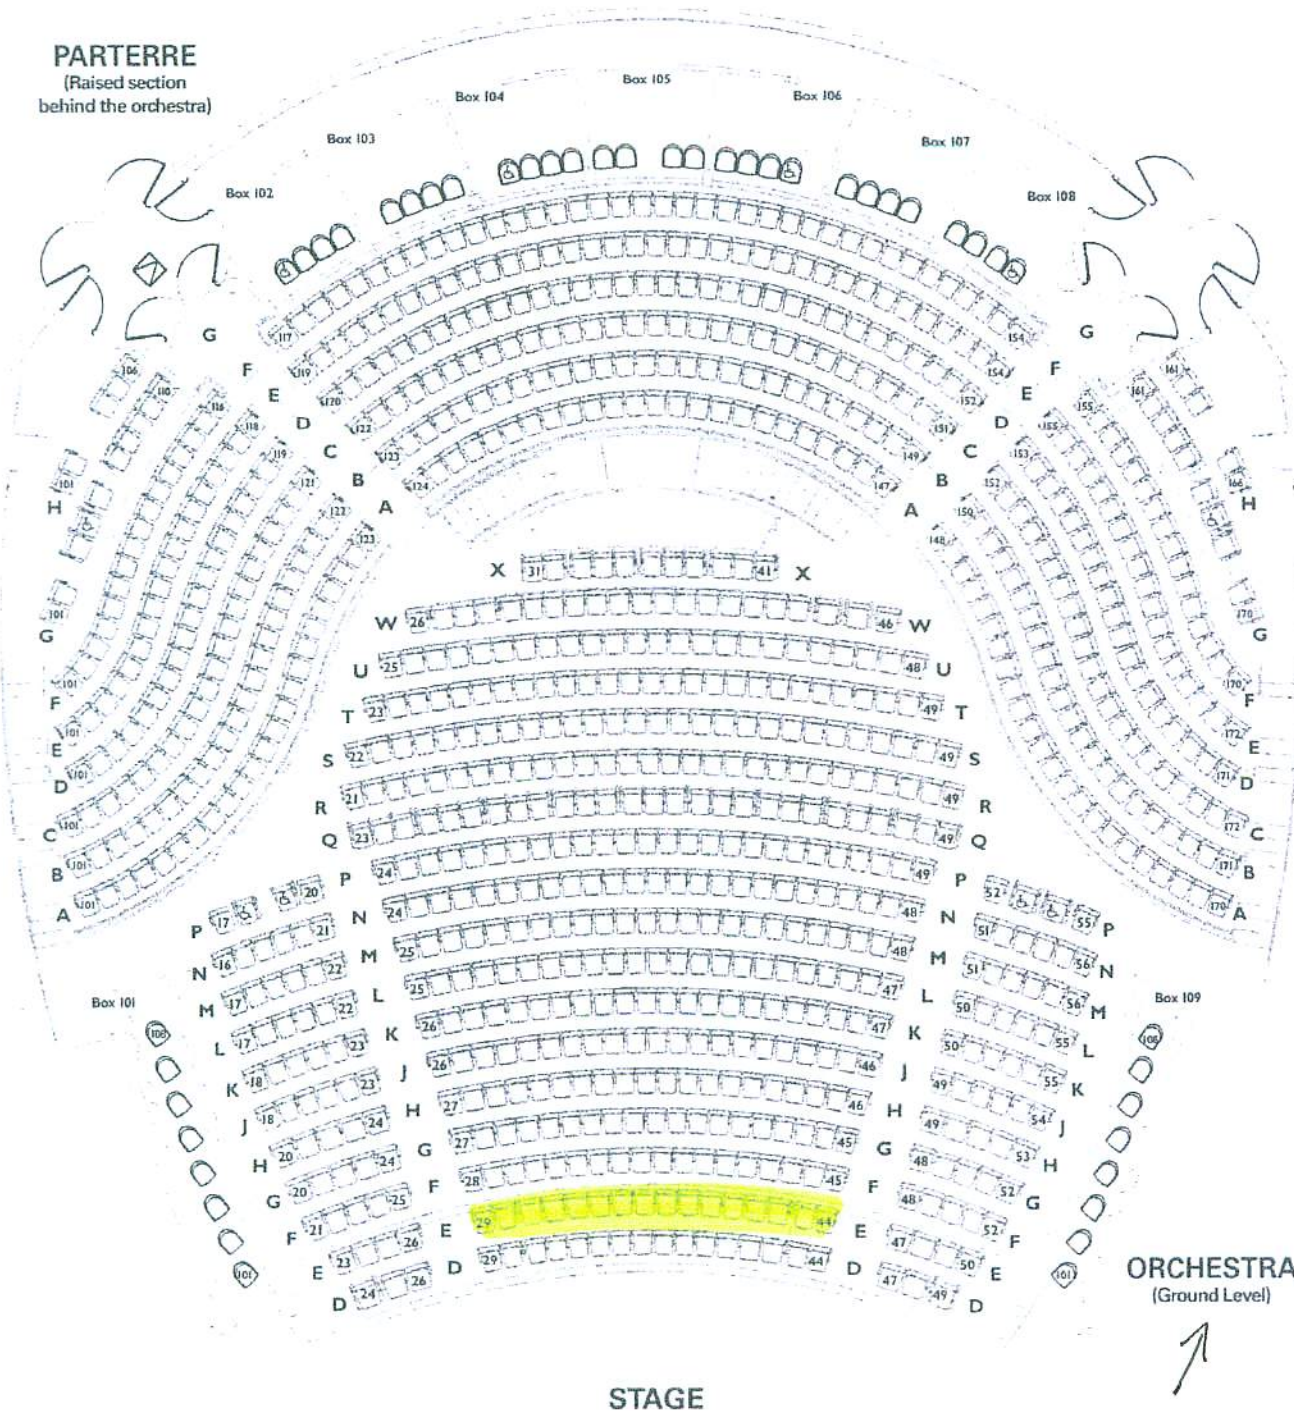

ACADEMY OPERA SEATS - 1/2 OF PREMIER PACKAGE

The Ellie Caulkins Opera House

(Opera Colorado Configuration)

Page 1

LA BOHÈME - NOV. 16, 2010 (TUE) - 7:30

PARTERRE
(Raised section
behind the orchestra)

ACADEMY OPERA SEATS - 1/2 OF PREMIER PACKAGE
The Ellie Caulkins Opera House
(Opera Colorado Configuration)

Page 2

RUSALIKA - FEB. 15, 2011 (TUE) - 7:30